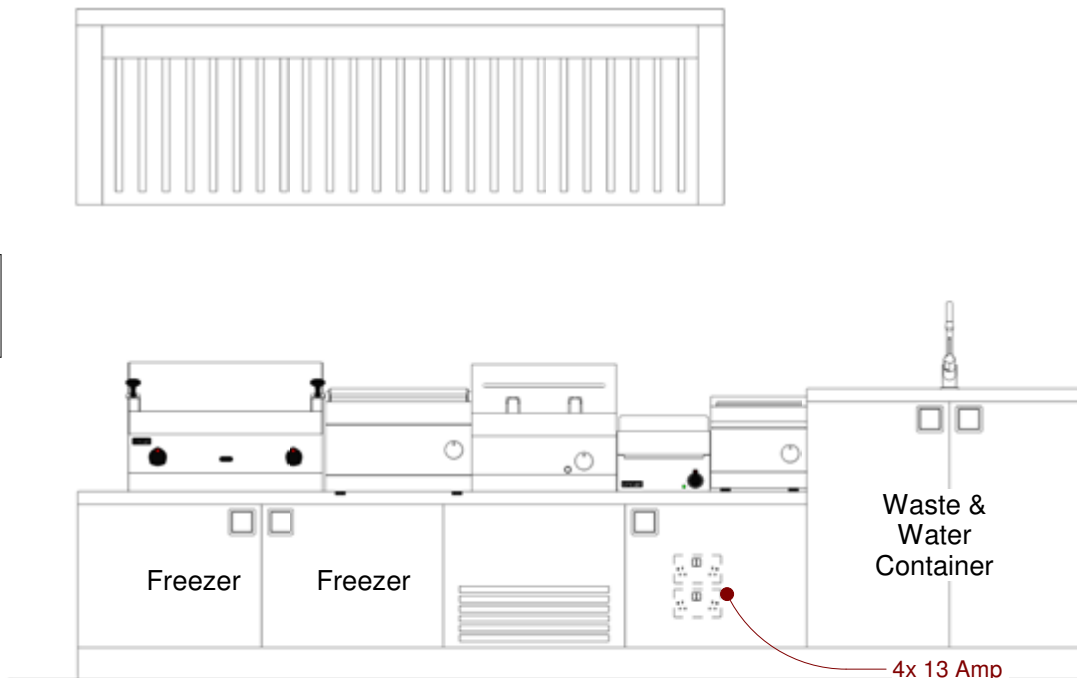

Extrawurst®
simply. better.

Authentic German Bratwurst

MIDI T
THE BIG ONE!

Trailer To Have 2x Single Phase 16 Amp Commando Outlets For Incoming Power Supply
LPG Gas Connections Required To Gas Appliances As Shown

Item	Qty	Description	Status
1	1	Counter-Top Convection Oven	
2	1	Electric Smooth Griddle	
3	1	Countertop Gas Chargrill	
4	1	Bain Marie	
5	1	Free Standing Warming Drawer	
6	1	Single Tank Twin Basket Countertop Gas Fryer	
7	1	Flex 35	By Others
8	1	Trailer	
9	1	Induction Hob	
10	1	Countertop Chip Scuttle