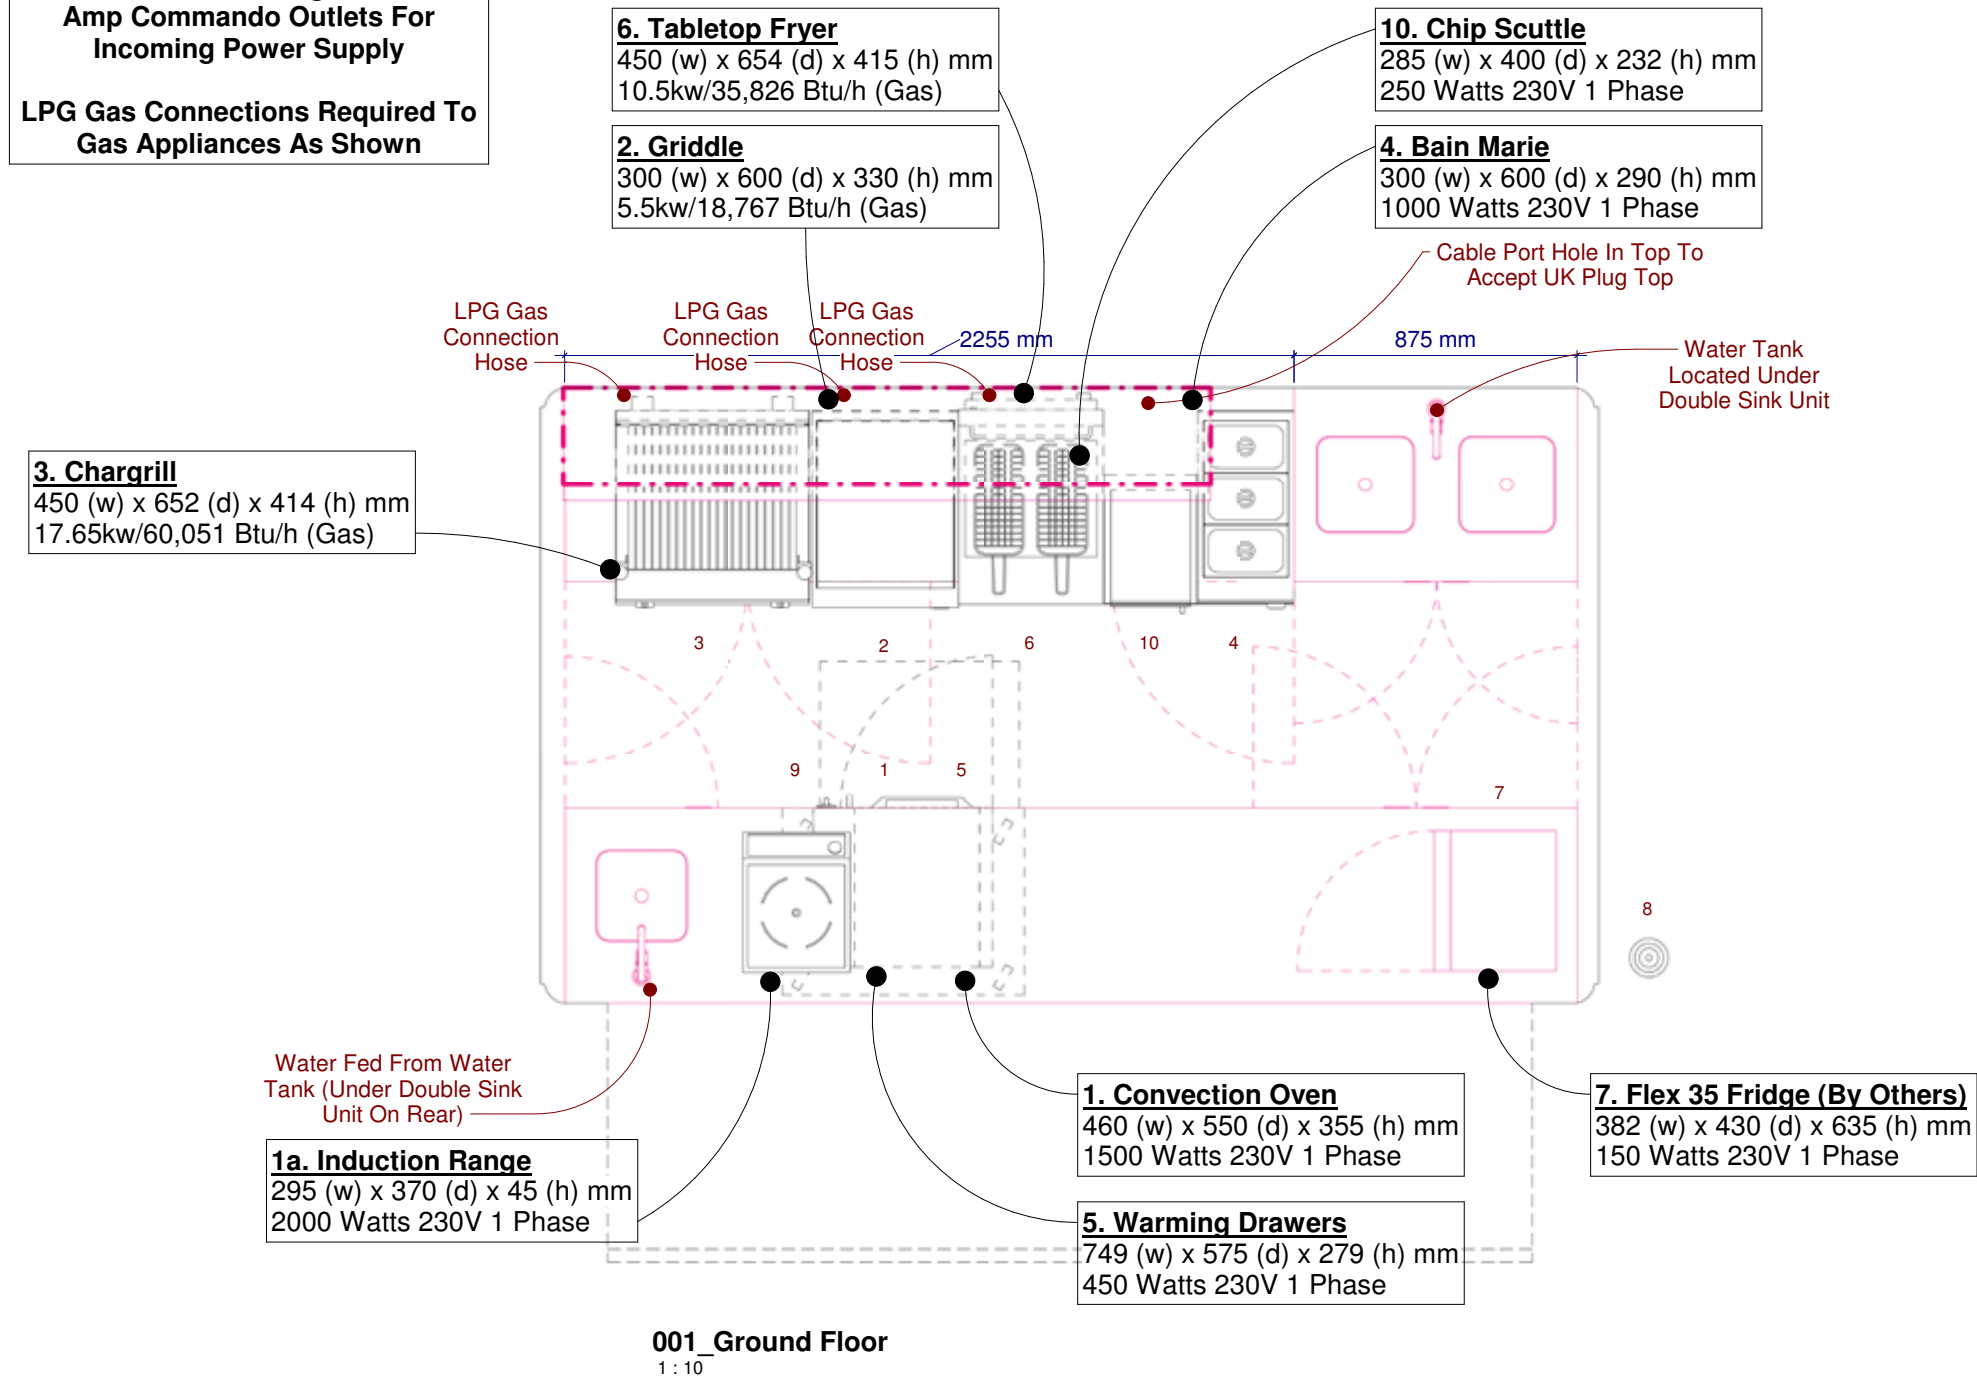

Extrawurst®
simply. better.

Authentic German Bratwurst

MIDI T
THE BIG ONE!

Trailer To Have 2x Single Phase 16 Amp Commando Outlets For Incoming Power Supply
LPG Gas Connections Required To Gas Appliances As Shown

Item	Qty	Description	Status
1	1	Counter-Top Convection Oven	
2	1	Electric Smooth Griddle	
3	1	Countertop Gas Chargrill	
4	1	Bain Marie	
5	1	Free Standing Warming Drawer	
6	1	Single Tank Twin Basket Countertop Gas Fryer	
7	1	Flex 35	By Others
8	1	Trailer	
9	1	Induction Hob	
10	1	Countertop Chip Scuttle