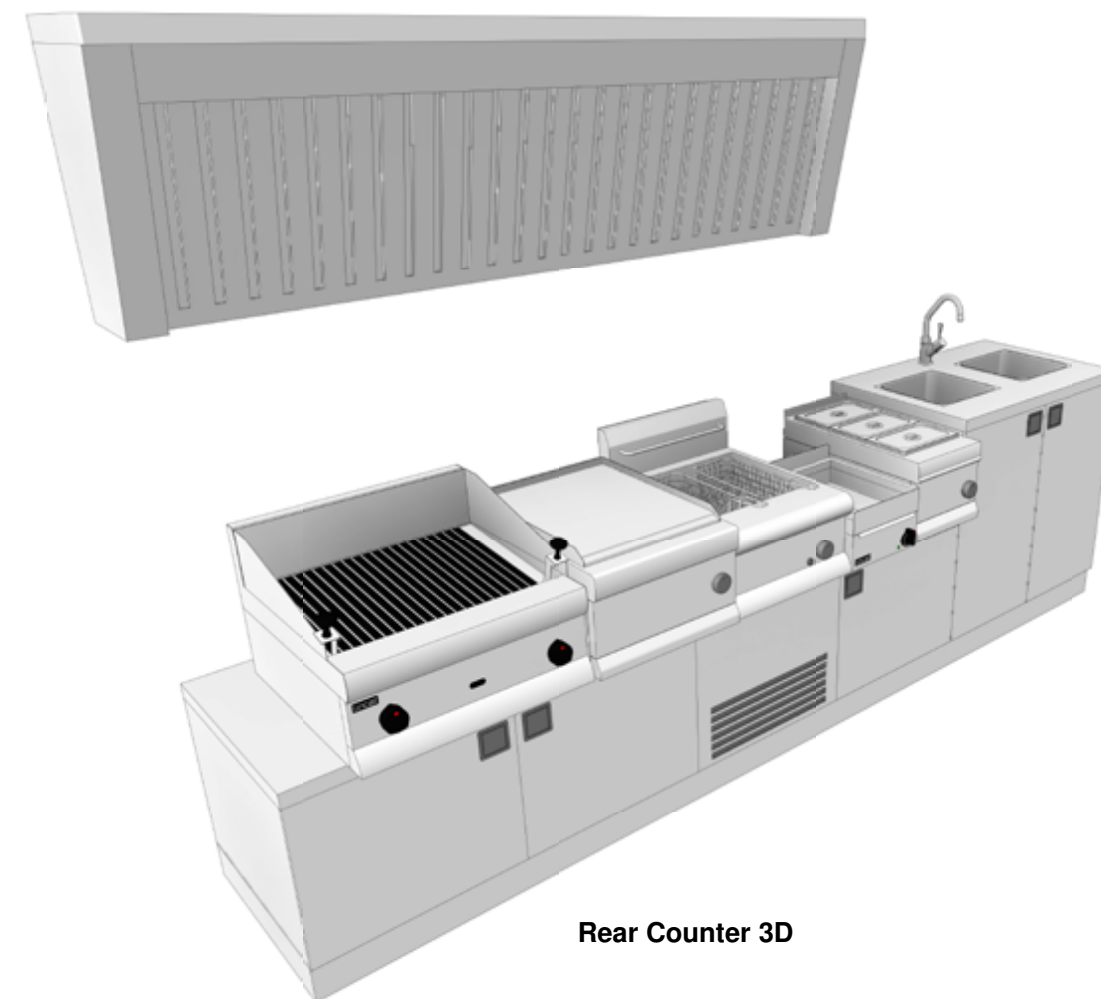

Extrawurst®
simply. better.

Authentic German Bratwurst

MIDI T
THE BIG ONE!

Trailer To Have 2x Single Phase 16 Amp Commando Outlets For Incoming Power Supply
LPG Gas Connections Required To Gas Appliances As Shown

Item	Qty	Description	Status
1	1	Counter-Top Convection Oven	
2	1	Electric Smooth Griddle	
3	1	Countertop Gas Chargrill	
4	1	Bain Marie	
5	1	Free Standing Warming Drawer	
6	1	Single Tank Twin Basket Countertop Gas Fryer	
7	1	Flex 35	By Others
8	1	Trailer	
9	1	Induction Hob	
10	1	Countertop Chip Scuttle