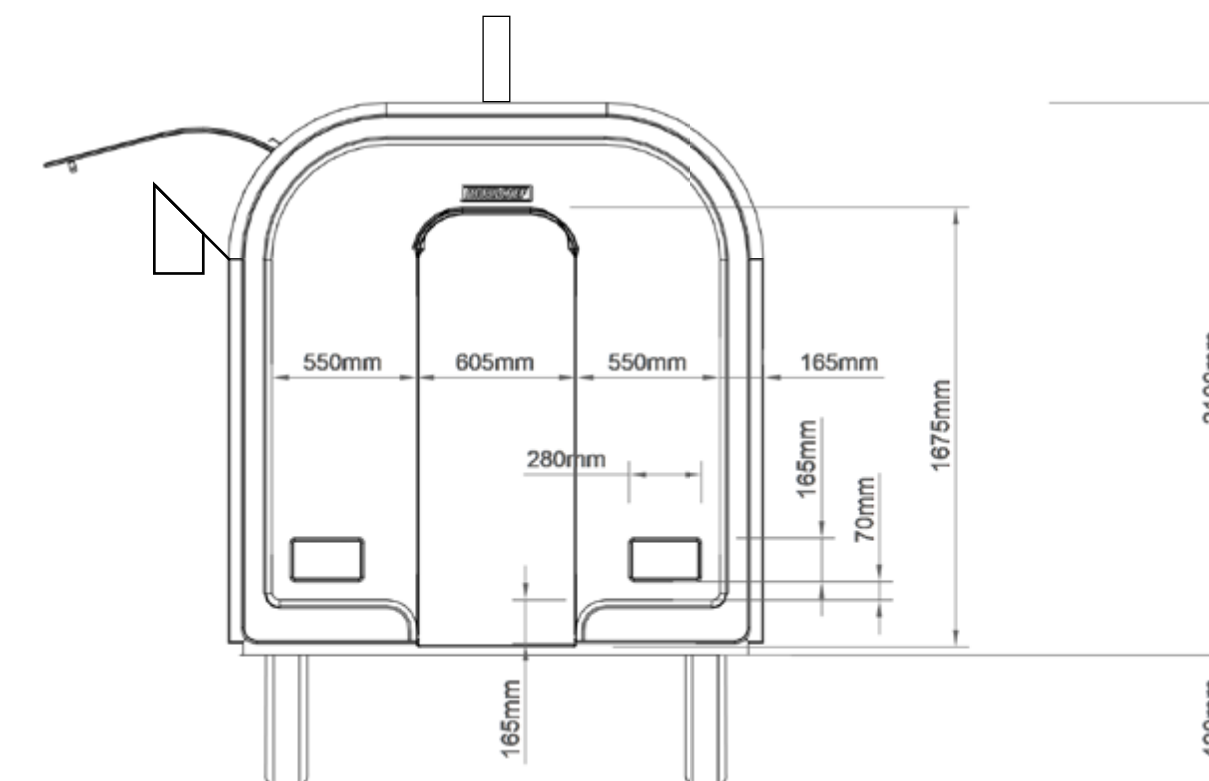

Rear Right Hand End Elevation