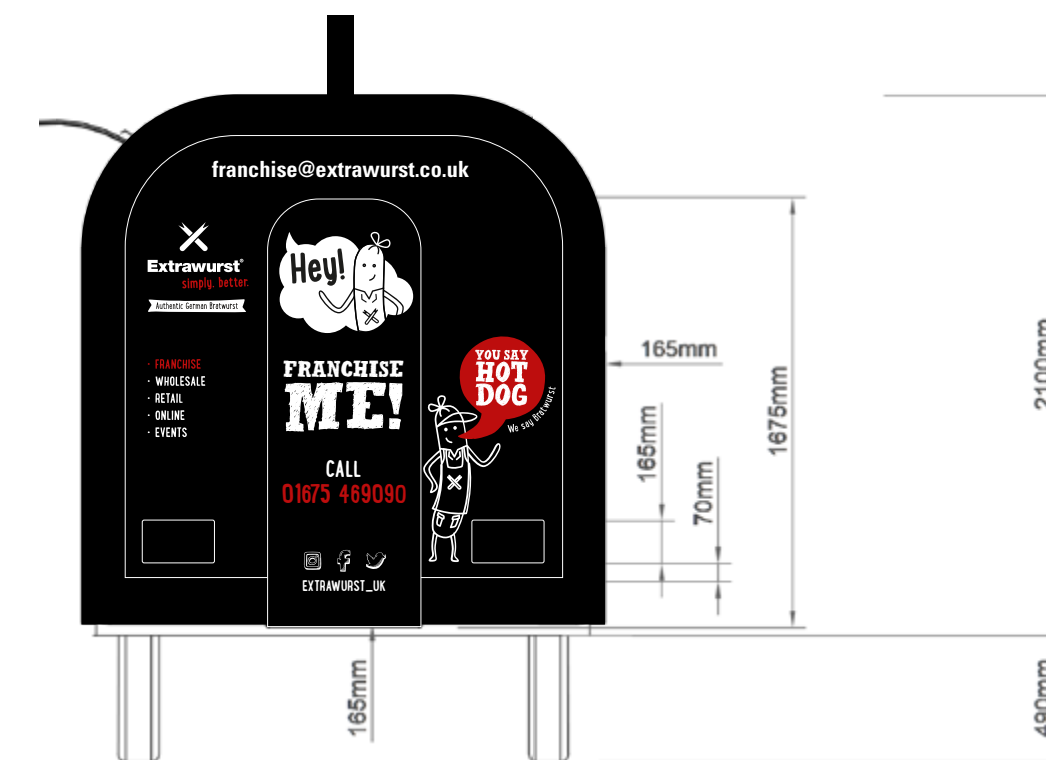

Extrawurst[®]
simply. better.

Authentic German Bratwurst

Back Elevation View

Rear Left Hand End Elevation

MIDI T

THE BIG ONE!

Basic Trailer	
Spec	TBC
Quantity	TBC
Price	-

Front Elevation View

Rear Right Hand End Elevation

Authentic German Bratwurst

MENU PANEL

SERVING SIDE - HATCH OPEN. SHELF UP

Available area needs confirming	
Spec	TBC
Quantity	TBC
Price	-

Extrawurst[®]
simply. better.

Authentic German Bratwurst