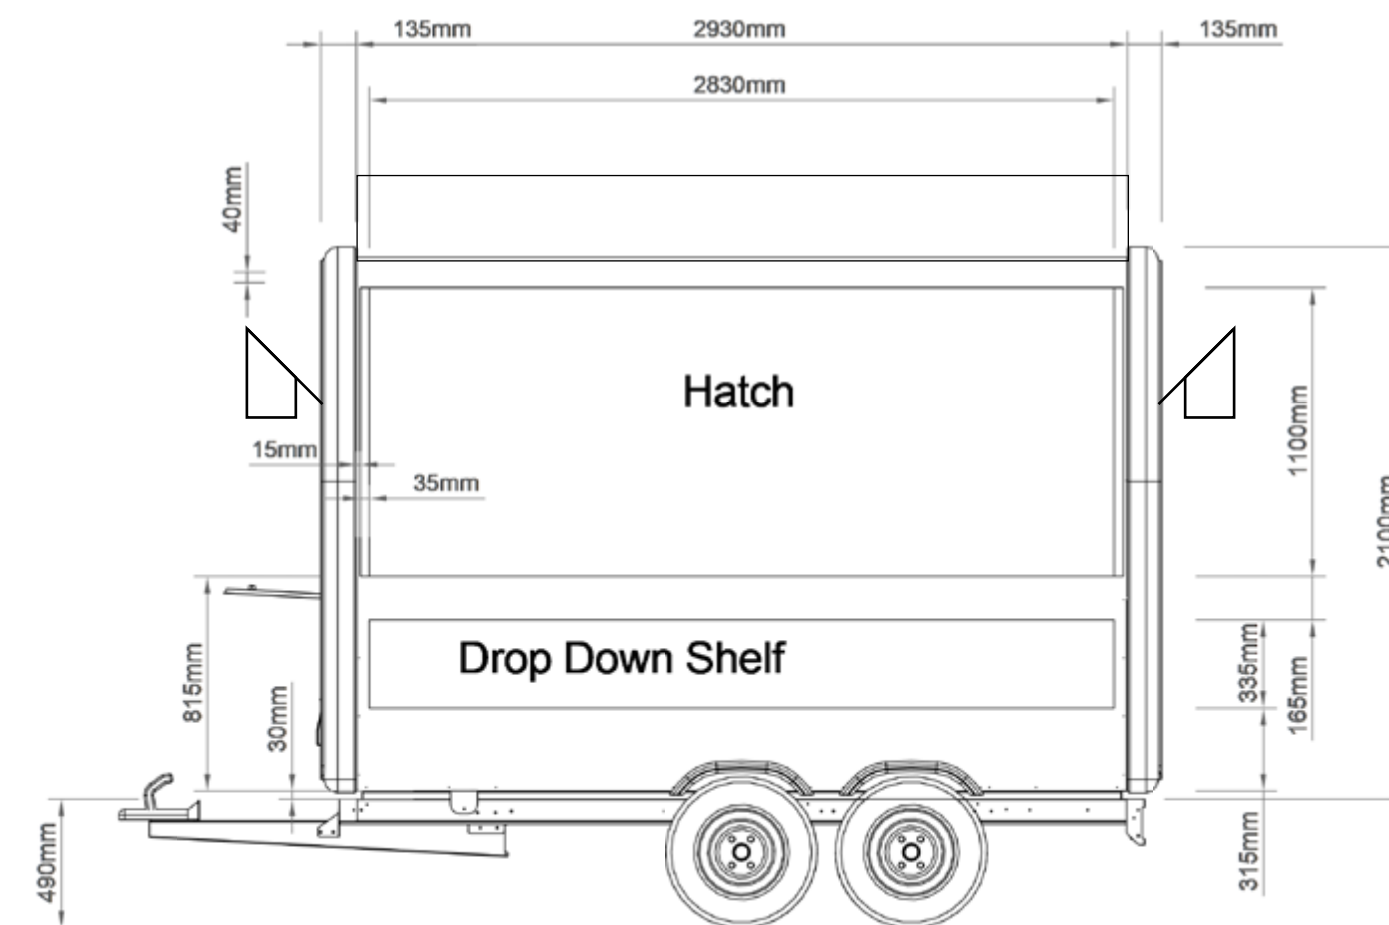

Rear Left Hand End Elevation

Front Elevation View

Rear Right Hand End Elevation

Extrawurst®
simply. better.

Authentic German Bratwurst

MIDI T
THE BIG ONE!

Trailer To Have 2x Single Phase 16 Amp Commando Outlets For Incoming Power Supply
LPG Gas Connections Required To Gas Appliances As Shown