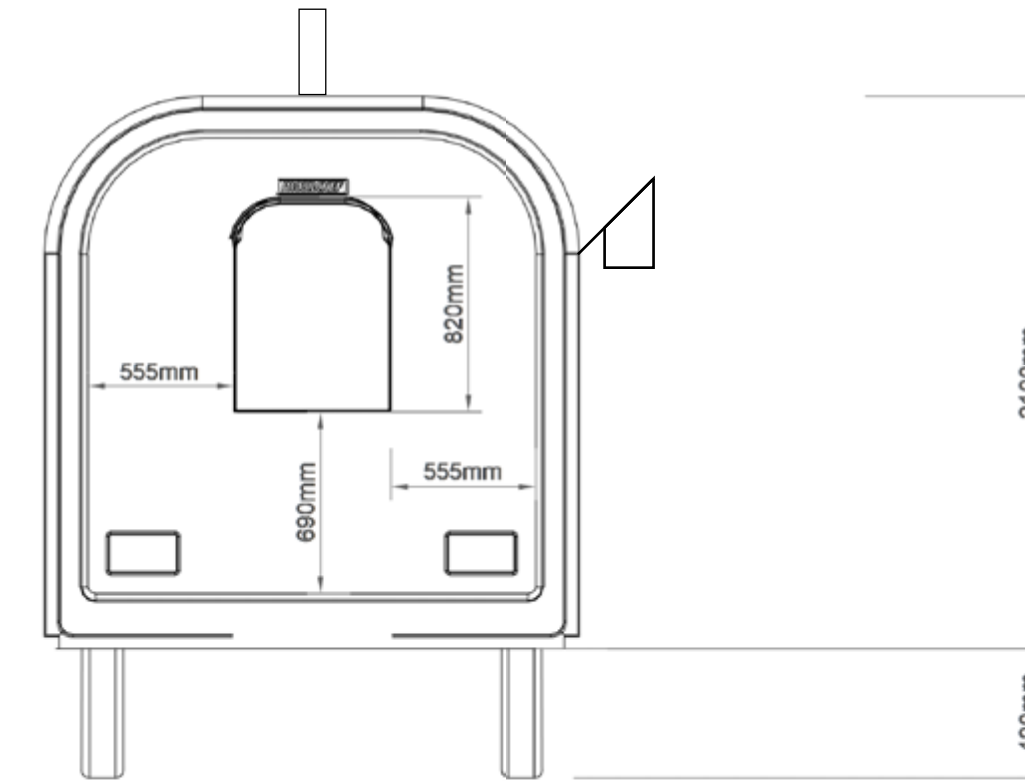

Rear Left Hand End Elevation