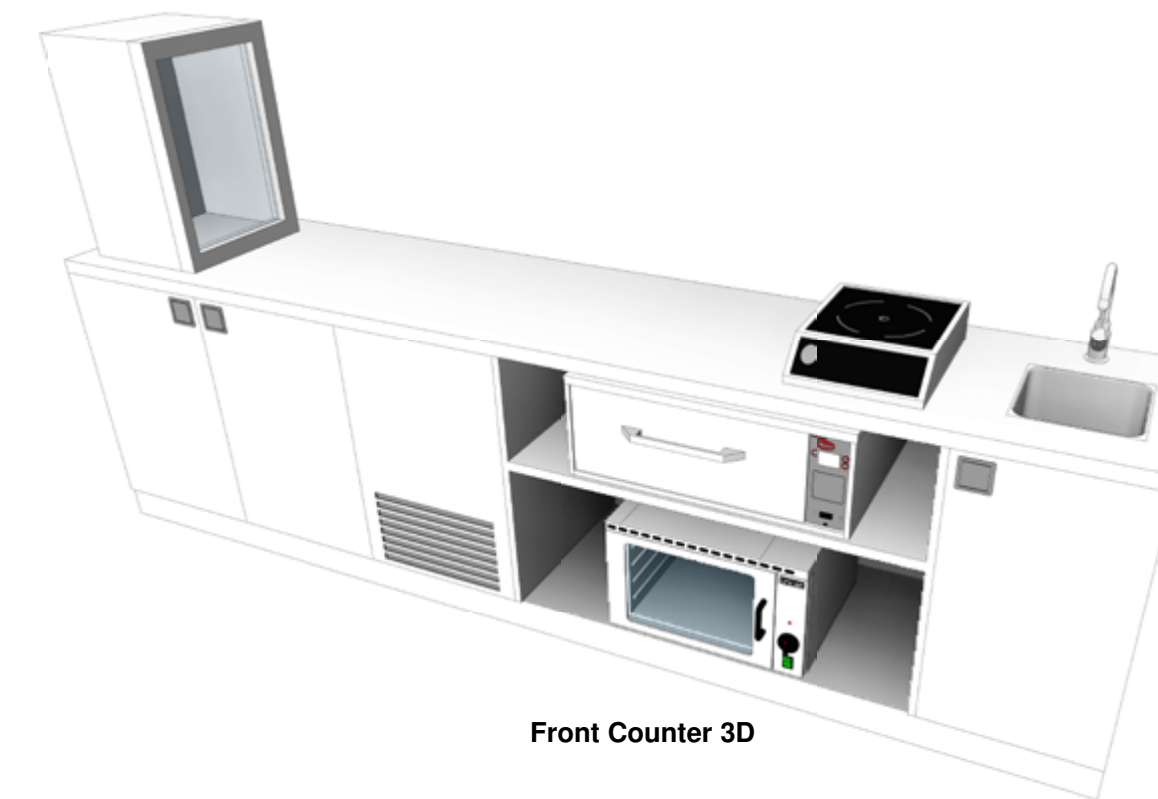

Extrawurst®
simply. better.

Authentic German Bratwurst

MIDI T
THE BIG ONE!

Trailer To Have 2x Single Phase 16 Amp Commando Outlets For Incoming Power Supply
LPG Gas Connections Required To Gas Appliances As Shown

Item	Qty	Description	Status
1	1	Counter-Top Convection Oven	
2	1	Electric Smooth Griddle	
3	1	Countertop Gas Chargrill	
4	1	Bain Marie	
5	1	Free Standing Warming Drawer	
6	1	Single Tank Twin Basket Countertop Gas Fryer	
7	1	Flex 35	By Others
8	1	Trailer	
9	1	Induction Hob	
10	1	Countertop Chip Scuttle