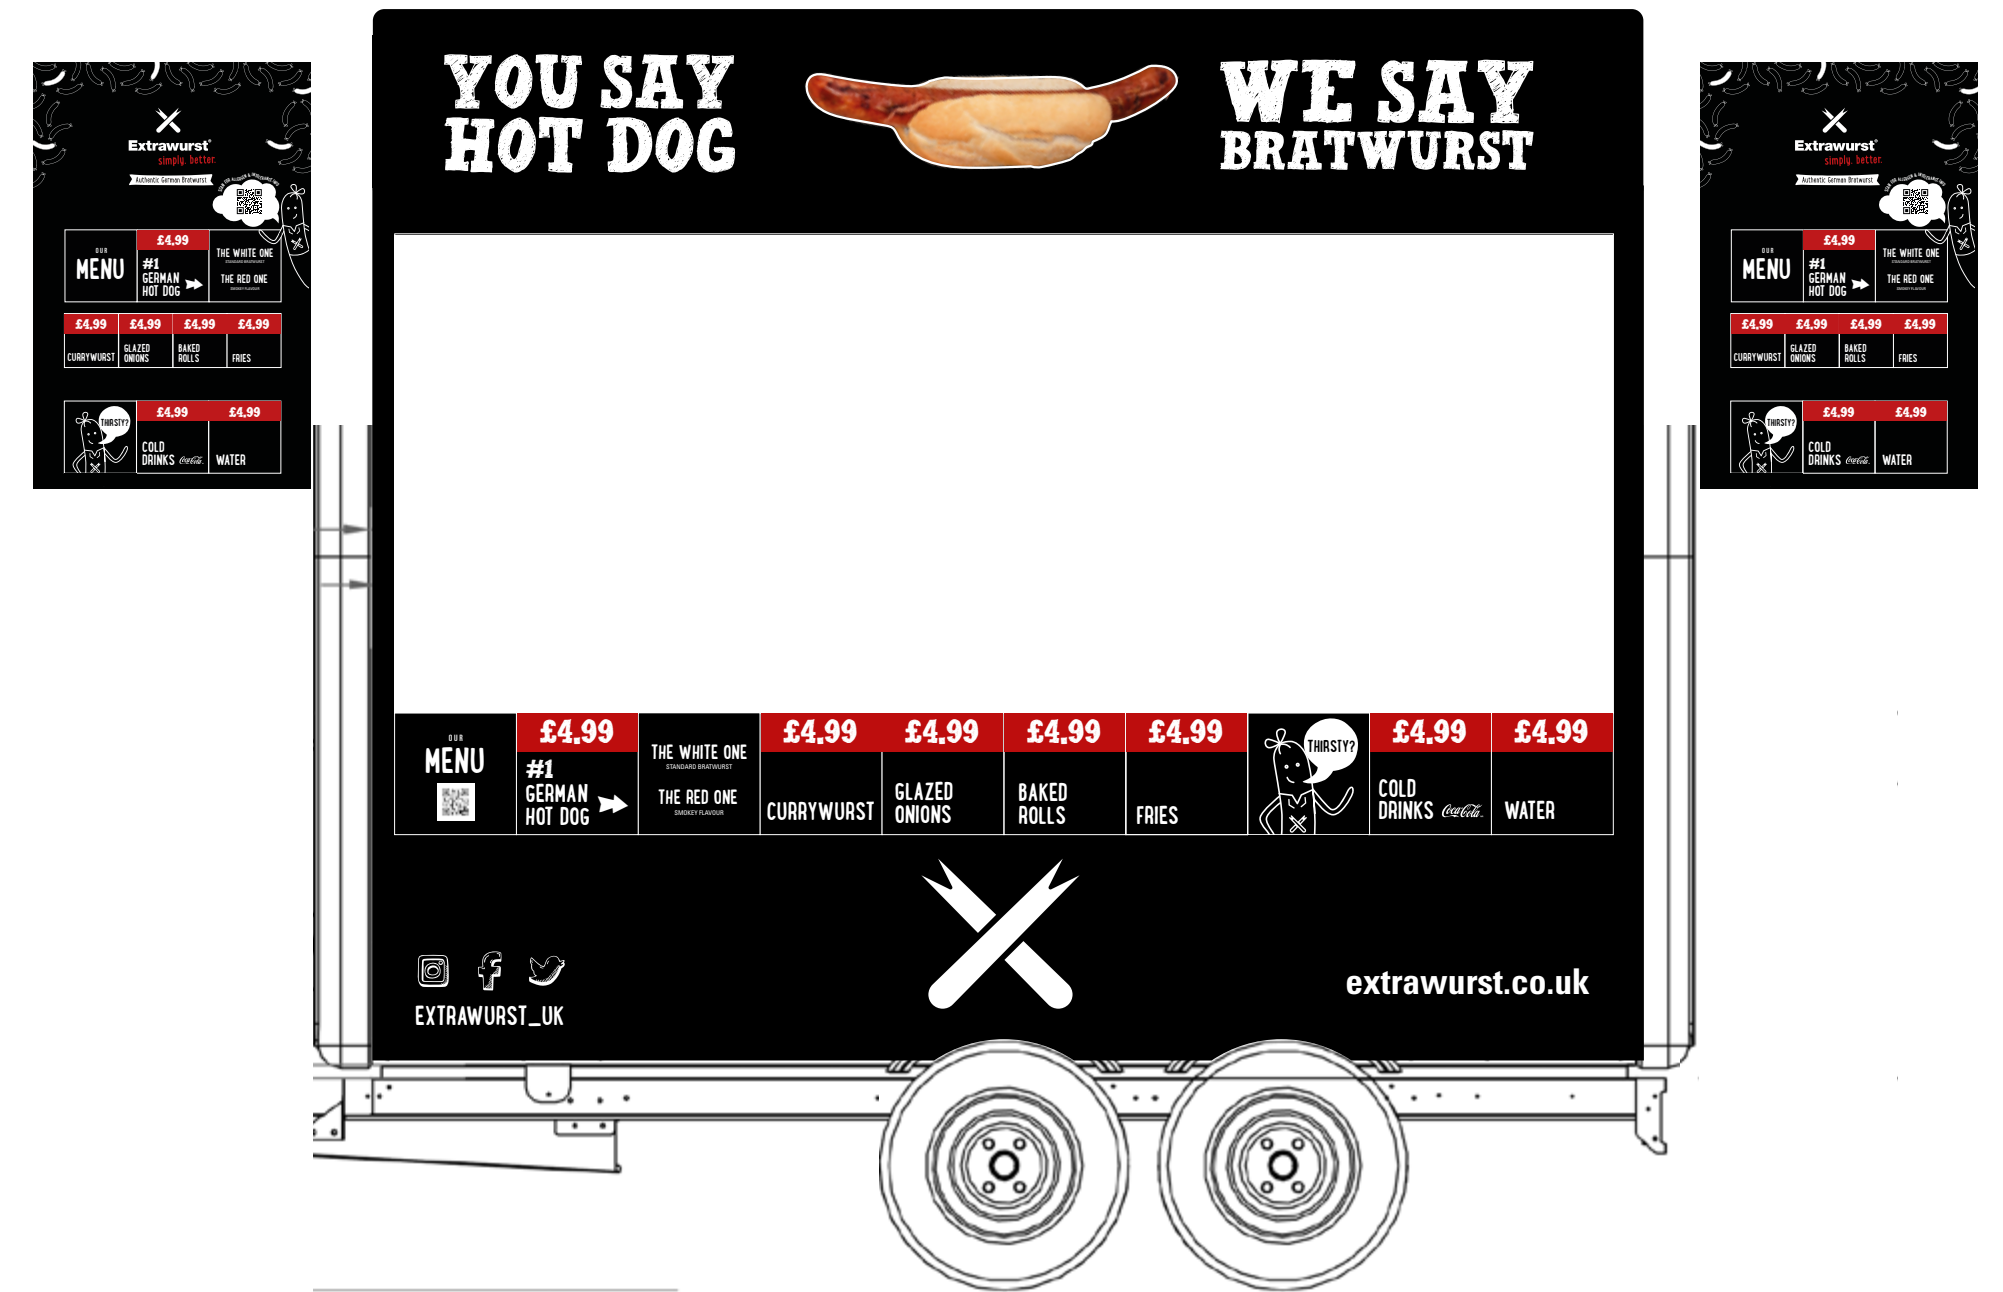

Front Elevation View

Front Elevation View

Front Elevation View

FOLD OUT MENU BOARD

MECHANISM FIXED TO SIDE OF TRAILER.
TBC

FOLDING MENU BOARD - DOUBLE SIDED	
Spec	TBC
Quantity	#1
Price	-

Extrawurst®
simply. better.

Authentic German Bratwurst

Attachable Flags	
Spec	TBC
Quantity	TBC
Price	-

THE EXTRAS
 ADDITIONAL OPTIONS TO STRENGTHEN
 MARKETING

295x66cm
 4m System

295x66cm
 4m System

295x66cm
 4m System

295x66cm
 4m System