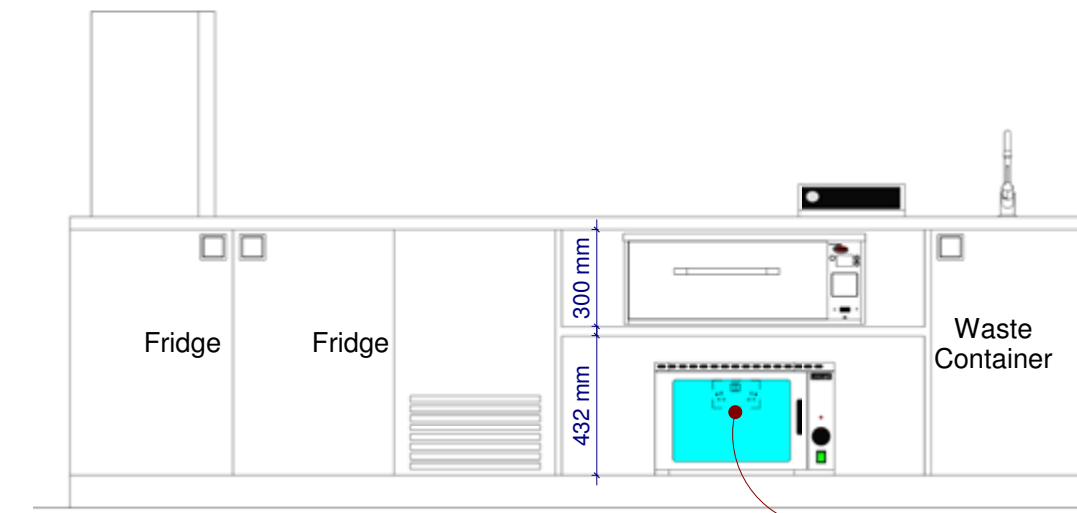

Extrawurst®
simply. better.

Authentic German Bratwurst

MIDI T
THE BIG ONE!

Trailer To Have 2x Single Phase 16 Amp Commando Outlets For Incoming Power Supply
LPG Gas Connections Required To Gas Appliances As Shown

Item	Qty	Description	Status
1	1	Counter-Top Convection Oven	
2	1	Electric Smooth Griddle	
3	1	Countertop Gas Chargrill	
4	1	Bain Marie	
5	1	Free Standing Warming Drawer	
6	1	Single Tank Twin Basket Countertop Gas Fryer	
7	1	Flex 35	By Others
8	1	Trailer	
9	1	Induction Hob	
10	1	Countertop Chip Scuttle