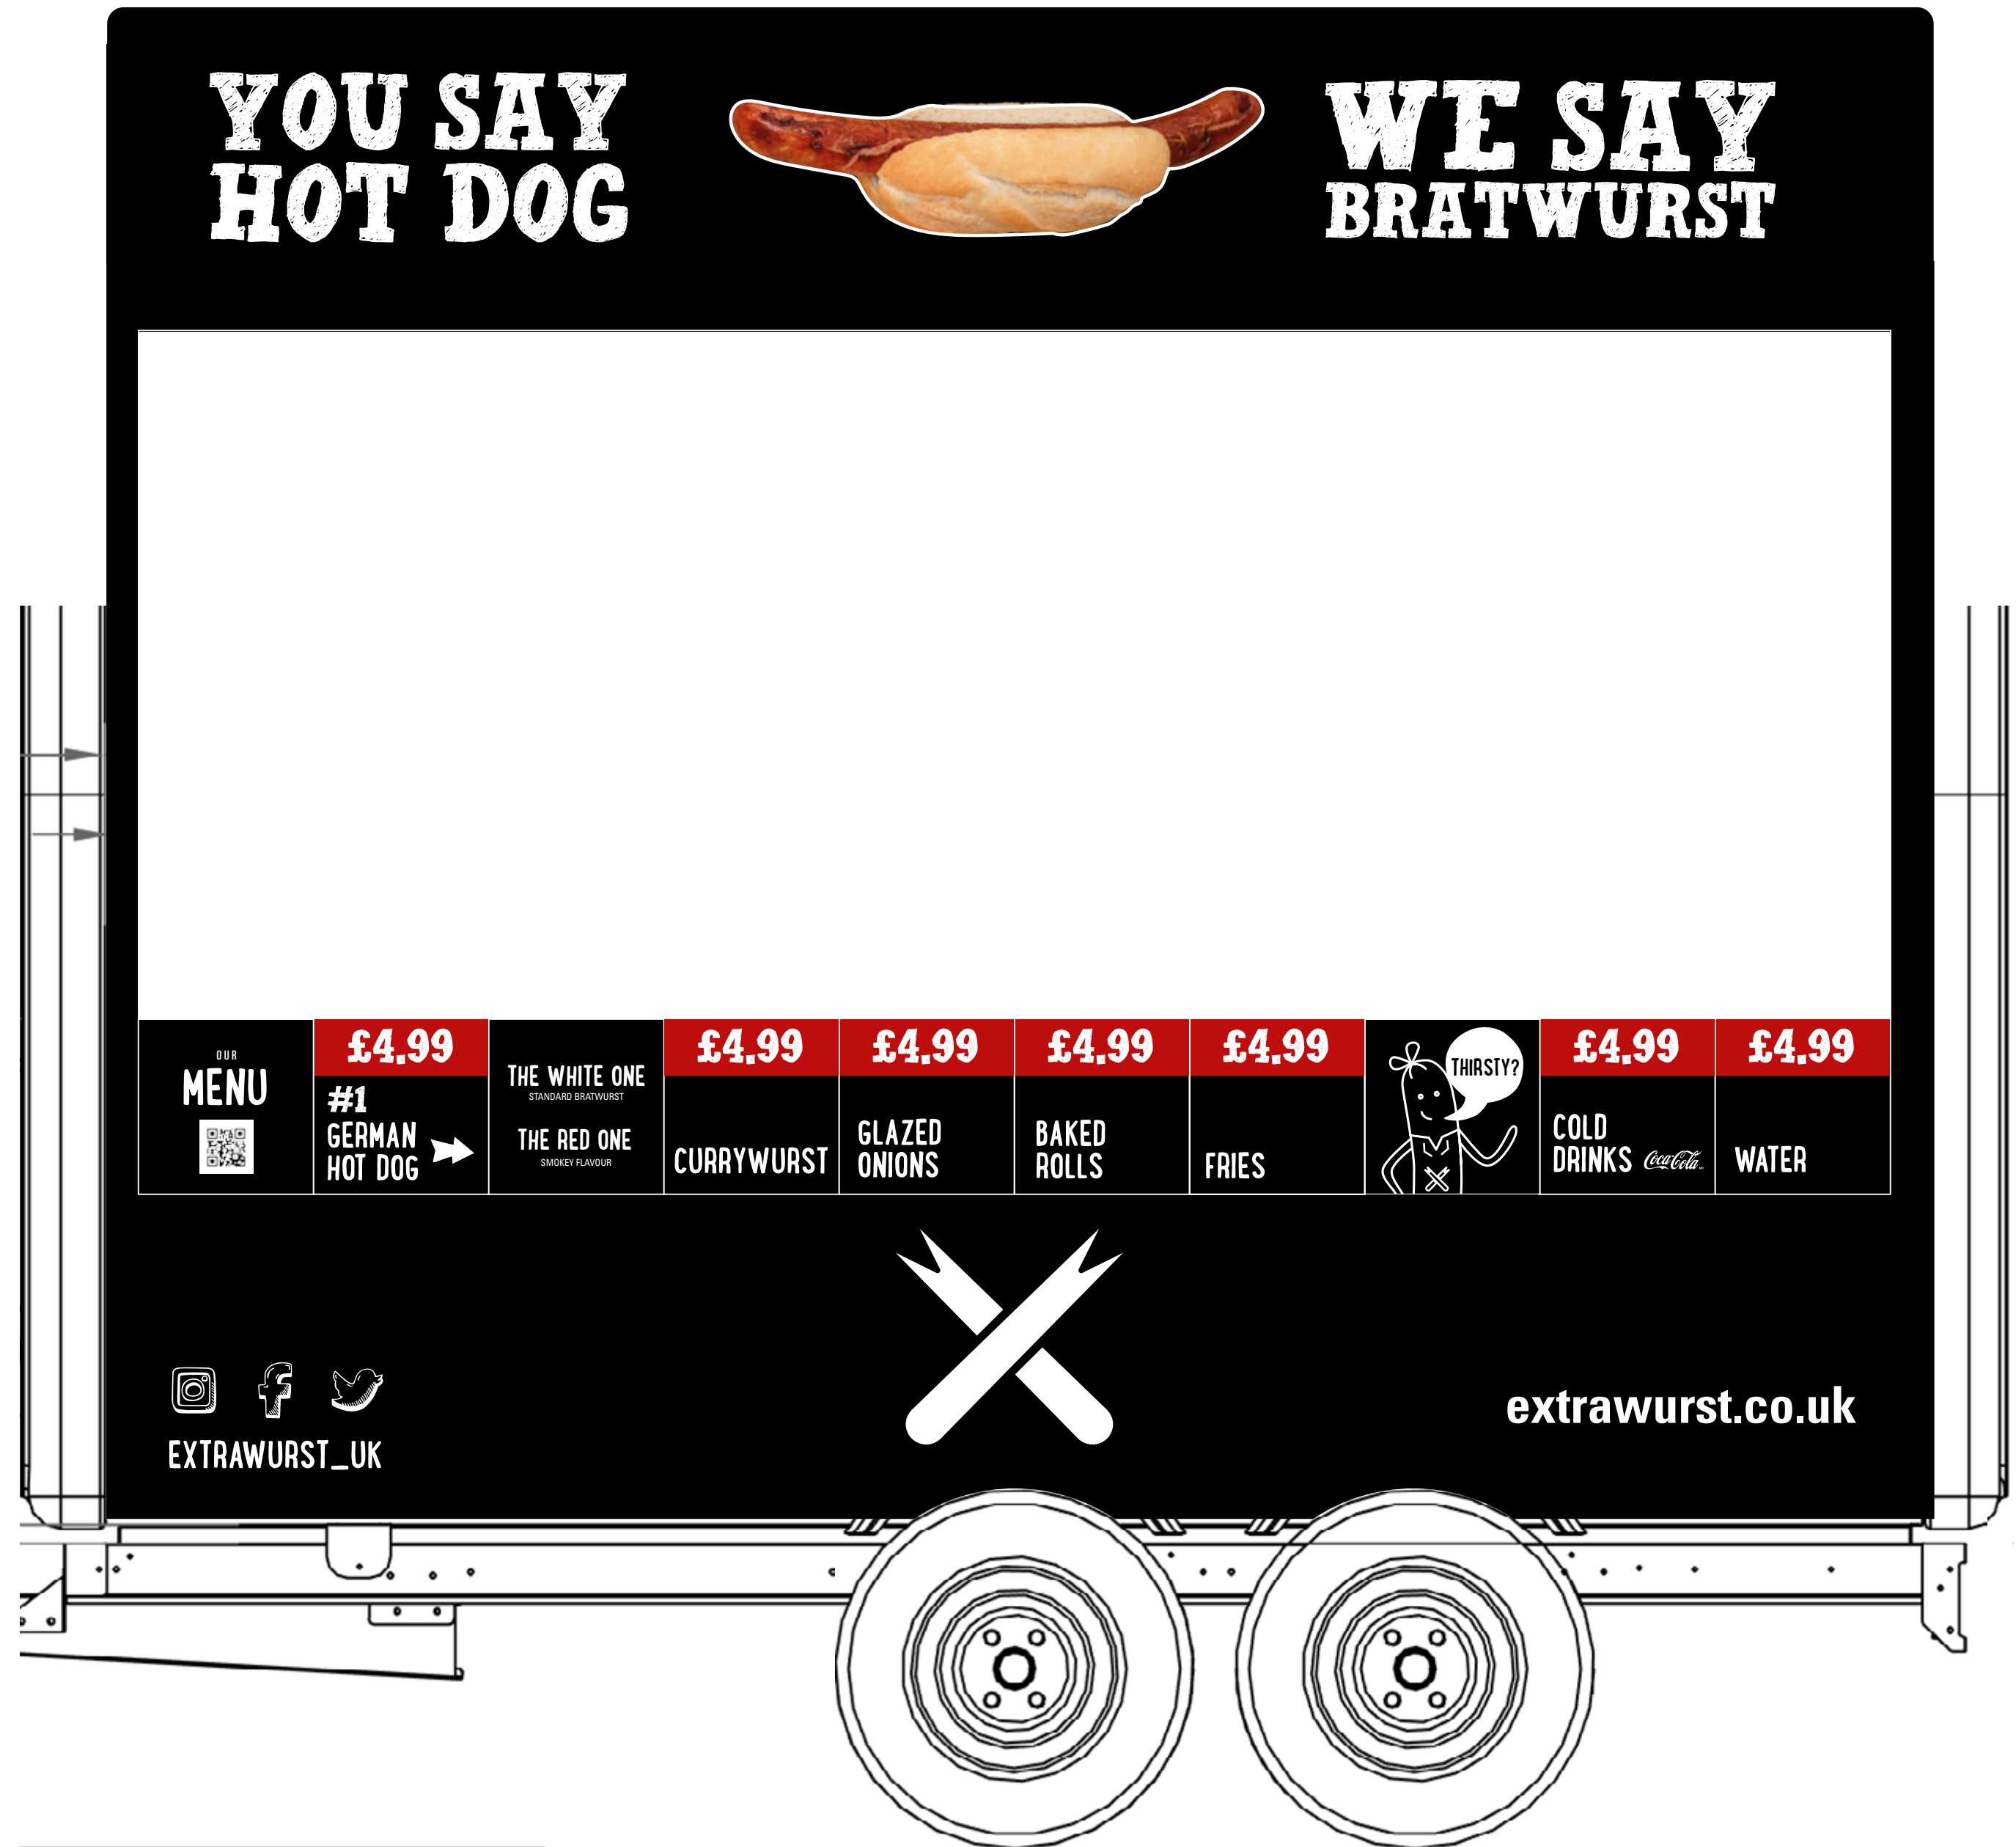

Rear Right Hand End Elevation

Authentic German Bratwurst

MENU PANEL

SERVING SIDE - HATCH OPEN. SHELF UP

Available area needs confirming	
Spec	TBC
Quantity	TBC
Price	-

Extrawurst[®]
simply. better.

Authentic German Bratwurst