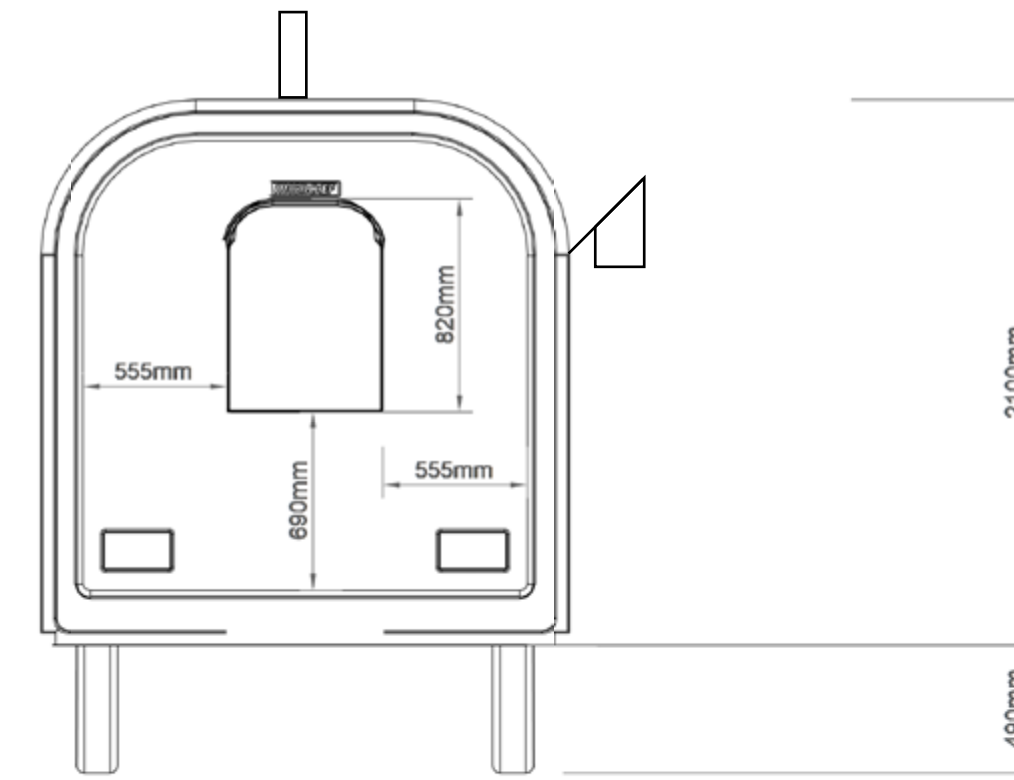

Rear Left Hand End Elevation