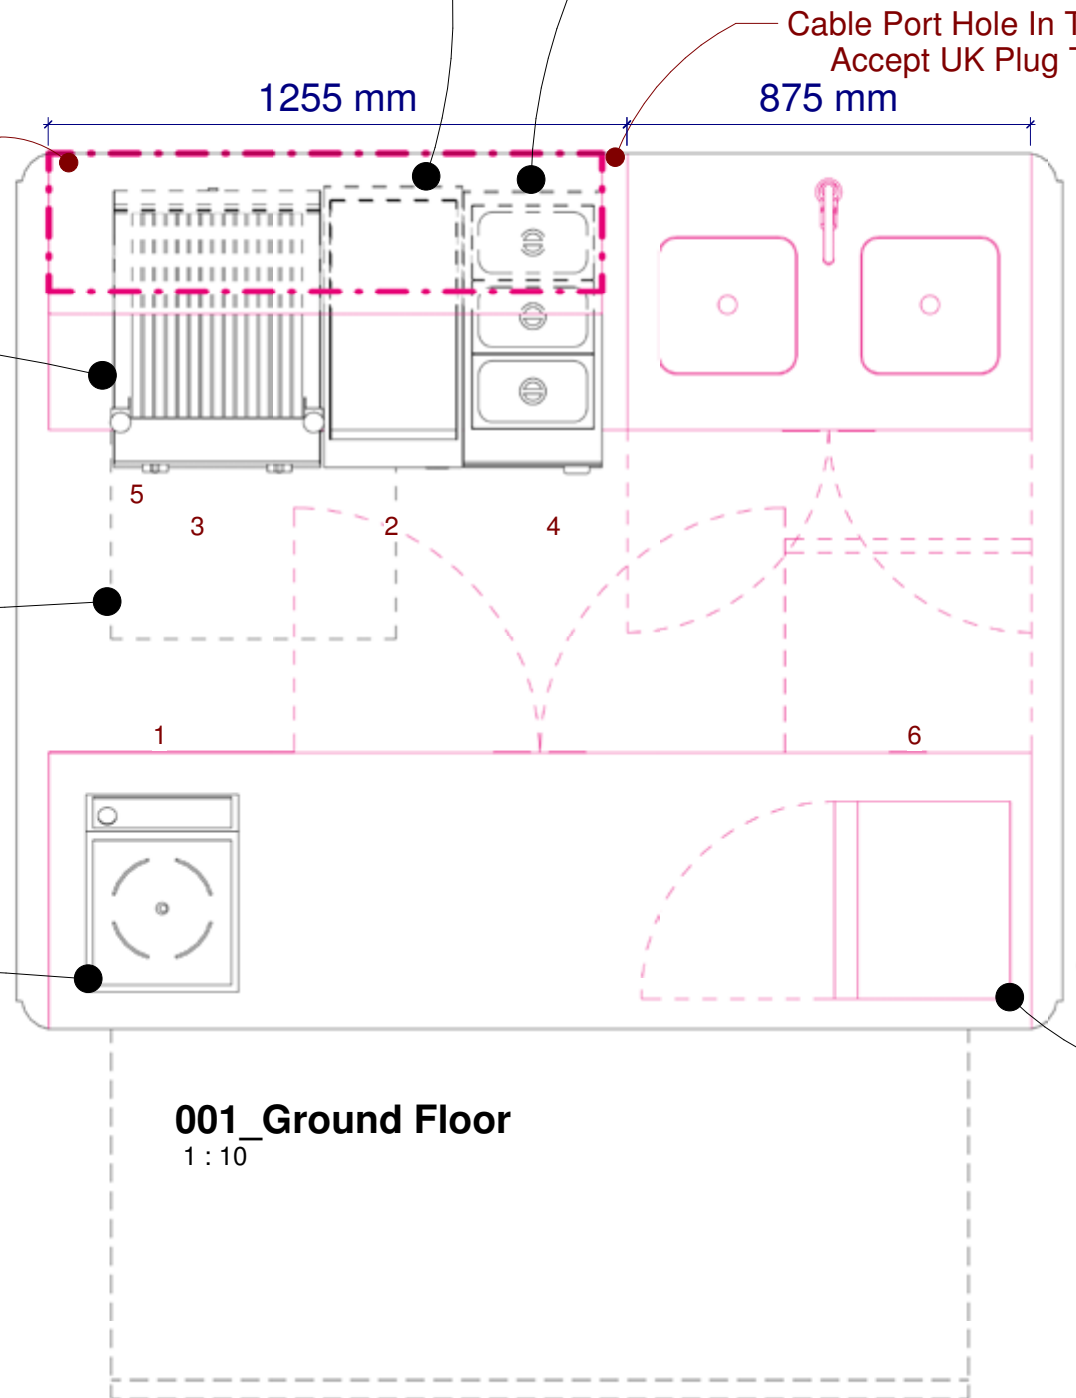

Extrawurst®
simply. better.

Authentic German Bratwurst

MIDI P
THE SMALL ONE!

Trailer To Have 2x Single Phase
16 Amp Commando Outlets For
Incoming Power Supply
LPG Gas Connections Required
To Gas Appliances As Shown

2. Griddle
300 (w) x 600 (d) x 330 (h) mm
2000 Watts 230V 1 Phase

4. Bain Marie
300 (w) x 600 (d) x 290 (h) mm
1000 Watts 230V 1 Phase

3. Chargrill
450 (w) x 652 (d) x 414 (h) mm
17.65kw/60,051 Btu/h (Gas)

5. Warming Drawers
749 (w) x 575 (d) x 279 (h) mm
450 Watts 230V 1 Phase

1. Induction Range
295 (w) x 370 (d) x 45 (h) mm
2000 Watts 230V 1 Phase

LPG Gas Connection
Hose
1255 mm
875 mm
Cable Port Hole In Top To
Accept UK Plug Top

4x 13 Amp Switched
Socket Outlets
Located Under
Worktop

Rear Elevation
1:10

6. Flex 35 Fridge (By Others)
382 (w) x 430 (d) x 635 (h) mm
150 Watts 230V 1 Phase

Item	Qty	Description	Status
1	1	Induction Hob	
2	1	Electric Smooth Griddle	
3	1	Chargrill	
4	1	Bain Marie	
5	1	Free Standing Warming Drawer	
6	1	Flex 35	By Others
7	1	Trailer