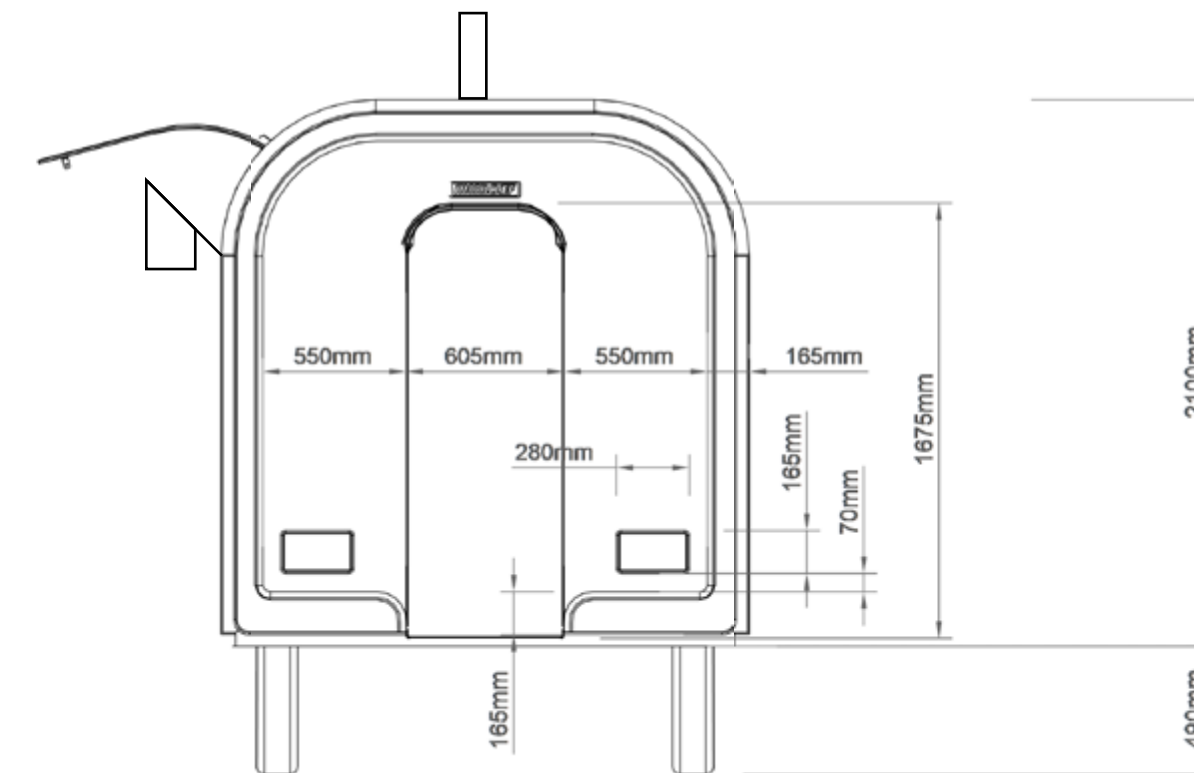

Rear Right Hand End Elevation