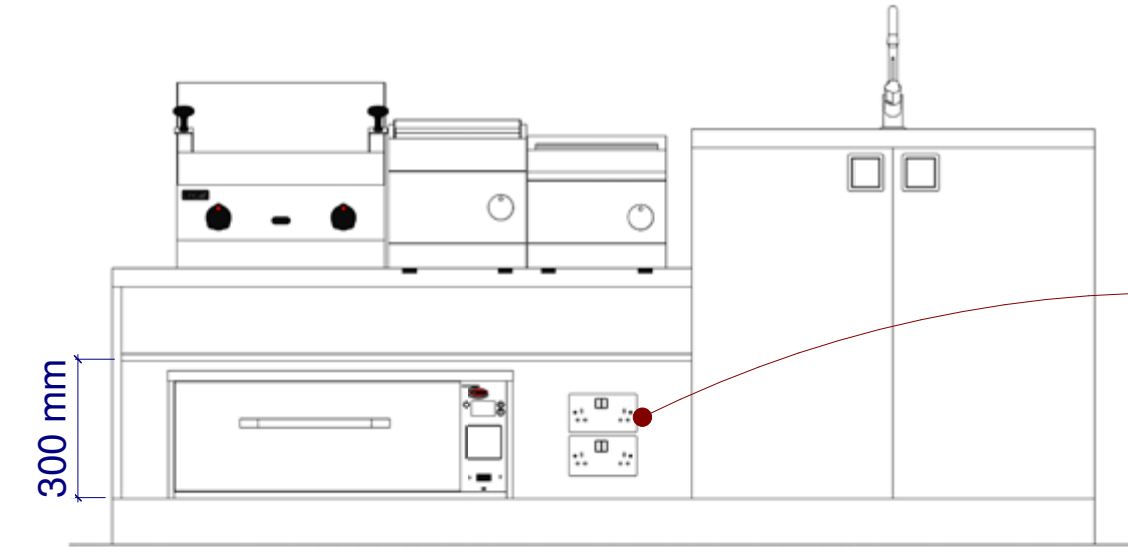

Extrawurst®
simply. better.

Authentic German Bratwurst

MIDI P
THE SMALL ONE!

Trailer To Have 2x Single Phase
16 Amp Commando Outlets For
Incoming Power Supply
LPG Gas Connections Required
To Gas Appliances As Shown

2. Griddle
300 (w) x 600 (d) x 330 (h) mm
2000 Watts 230V 1 Phase

4. Bain Marie
300 (w) x 600 (d) x 290 (h) mm
1000 Watts 230V 1 Phase

3. Chargrill
450 (w) x 652 (d) x 414 (h) mm
17.65kw/60,051 Btu/h (Gas)

5. Warming Drawers
749 (w) x 575 (d) x 279 (h) mm
450 Watts 230V 1 Phase

1. Induction Range
295 (w) x 370 (d) x 45 (h) mm
2000 Watts 230V 1 Phase

LPG Gas Connection
Hose
1255 mm
875 mm
Cable Port Hole In Top To
Accept UK Plug Top

4x 13 Amp Switched
Socket Outlets
Located Under
Worktop

Rear Elevation
1:10

6. Flex 35 Fridge (By Others)
382 (w) x 430 (d) x 635 (h) mm
150 Watts 230V 1 Phase

Item	Qty	Description	Status
1	1	Induction Hob	
2	1	Electric Smooth Griddle	
3	1	Chargrill	
4	1	Bain Marie	
5	1	Free Standing Warming Drawer	
6	1	Flex 35	By Others
7	1	Trailer