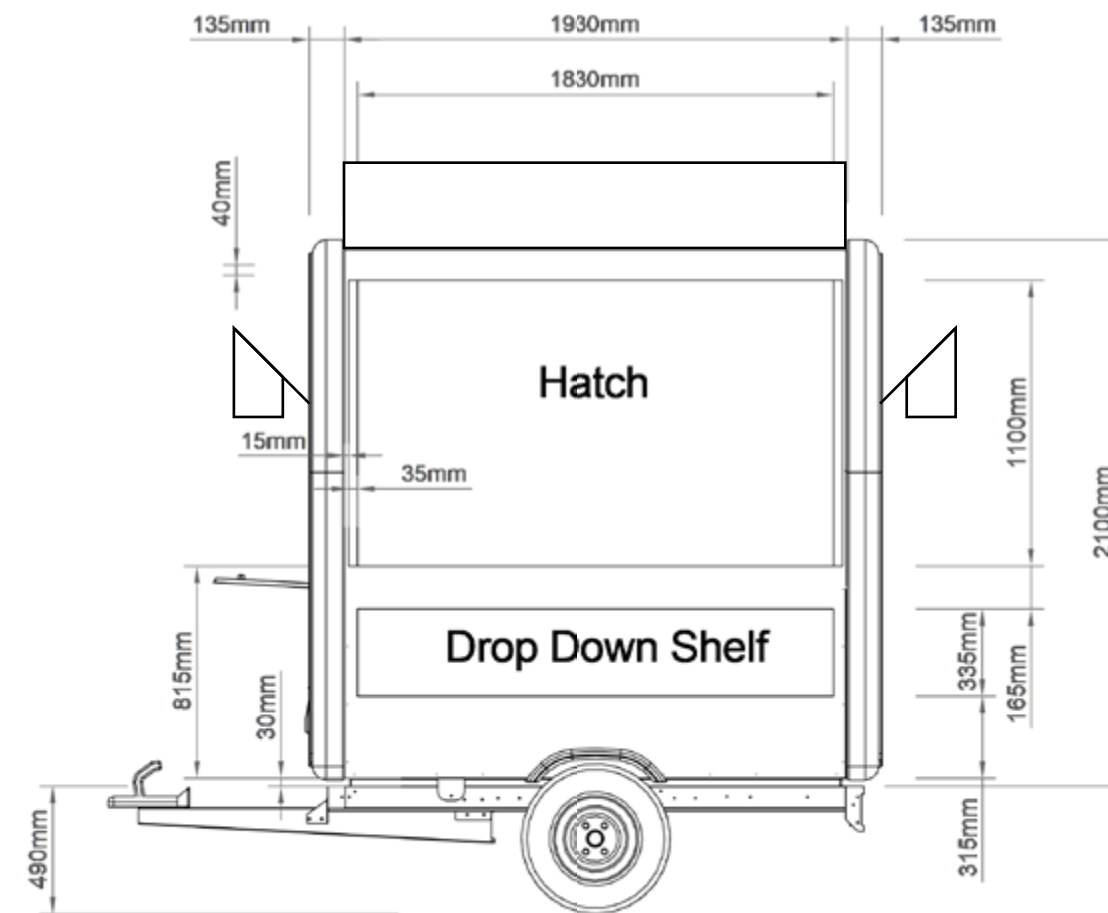

Authentic German Bratwurst

EXTRAWURST_UK

extrawurst.co.uk

MIDI P
 THE SMALL ONE!

Back Elevation View

Rear Left Hand End Elevation

Front Elevation View

Rear Right Hand End Elevation

5. Warming Drawers
749 (w) x 575 (d) x 279 (h) mm
450 Watts 230V 1 Phase

1. Induction Range
295 (w) x 370 (d) x 45 (h) mm
2000 Watts 230V 1 Phase

LPG Gas Connection
Hose
1255 mm
875 mm
Cable Port Hole In Top To
Accept UK Plug Top

THE EXTRAS

OPTION B

FOLDING MENU BOARD - DOUBLE SIDED	
Spec	TBC
Quantity	#1
Price	-

THE EXTRAS

295x66cm
4m System

295x66cm
4m System

295x66cm
4m System

295x66cm
4m System