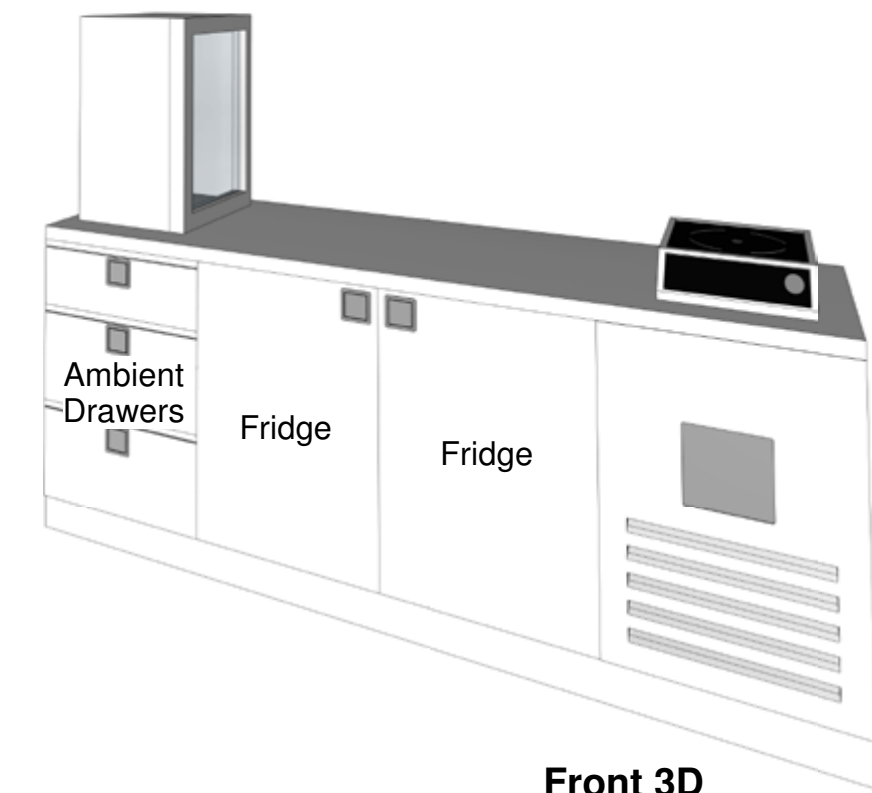

Extrawurst®
simply. better.

Authentic German Bratwurst

MIDI P
THE SMALL ONE!

Trailer To Have 2x Single Phase
16 Amp Commando Outlets For
Incoming Power Supply
LPG Gas Connections Required
To Gas Appliances As Shown

2. Griddle
300 (w) x 600 (d) x 330 (h) mm
2000 Watts 230V 1 Phase

4. Bain Marie
300 (w) x 600 (d) x 290 (h) mm
1000 Watts 230V 1 Phase

3. Chargrill
450 (w) x 652 (d) x 414 (h) mm
17.65kw/60,051 Btu/h (Gas)

5. Warming Drawers
749 (w) x 575 (d) x 279 (h) mm
450 Watts 230V 1 Phase

1. Induction Range
295 (w) x 370 (d) x 45 (h) mm
2000 Watts 230V 1 Phase

LPG Gas Connection
Hose
1255 mm
875 mm
Cable Port Hole In Top To
Accept UK Plug Top

4x 13 Amp Switched
Socket Outlets
Located Under
Worktop

6. Flex 35 Fridge (By Others)
382 (w) x 430 (d) x 635 (h) mm
150 Watts 230V 1 Phase

Item	Qty	Description	Status
1	1	Induction Hob	
2	1	Electric Smooth Griddle	
3	1	Chargrill	
4	1	Bain Marie	
5	1	Free Standing Warming Drawer	
6	1	Flex 35	By Others
7	1	Trailer	

Front 3D