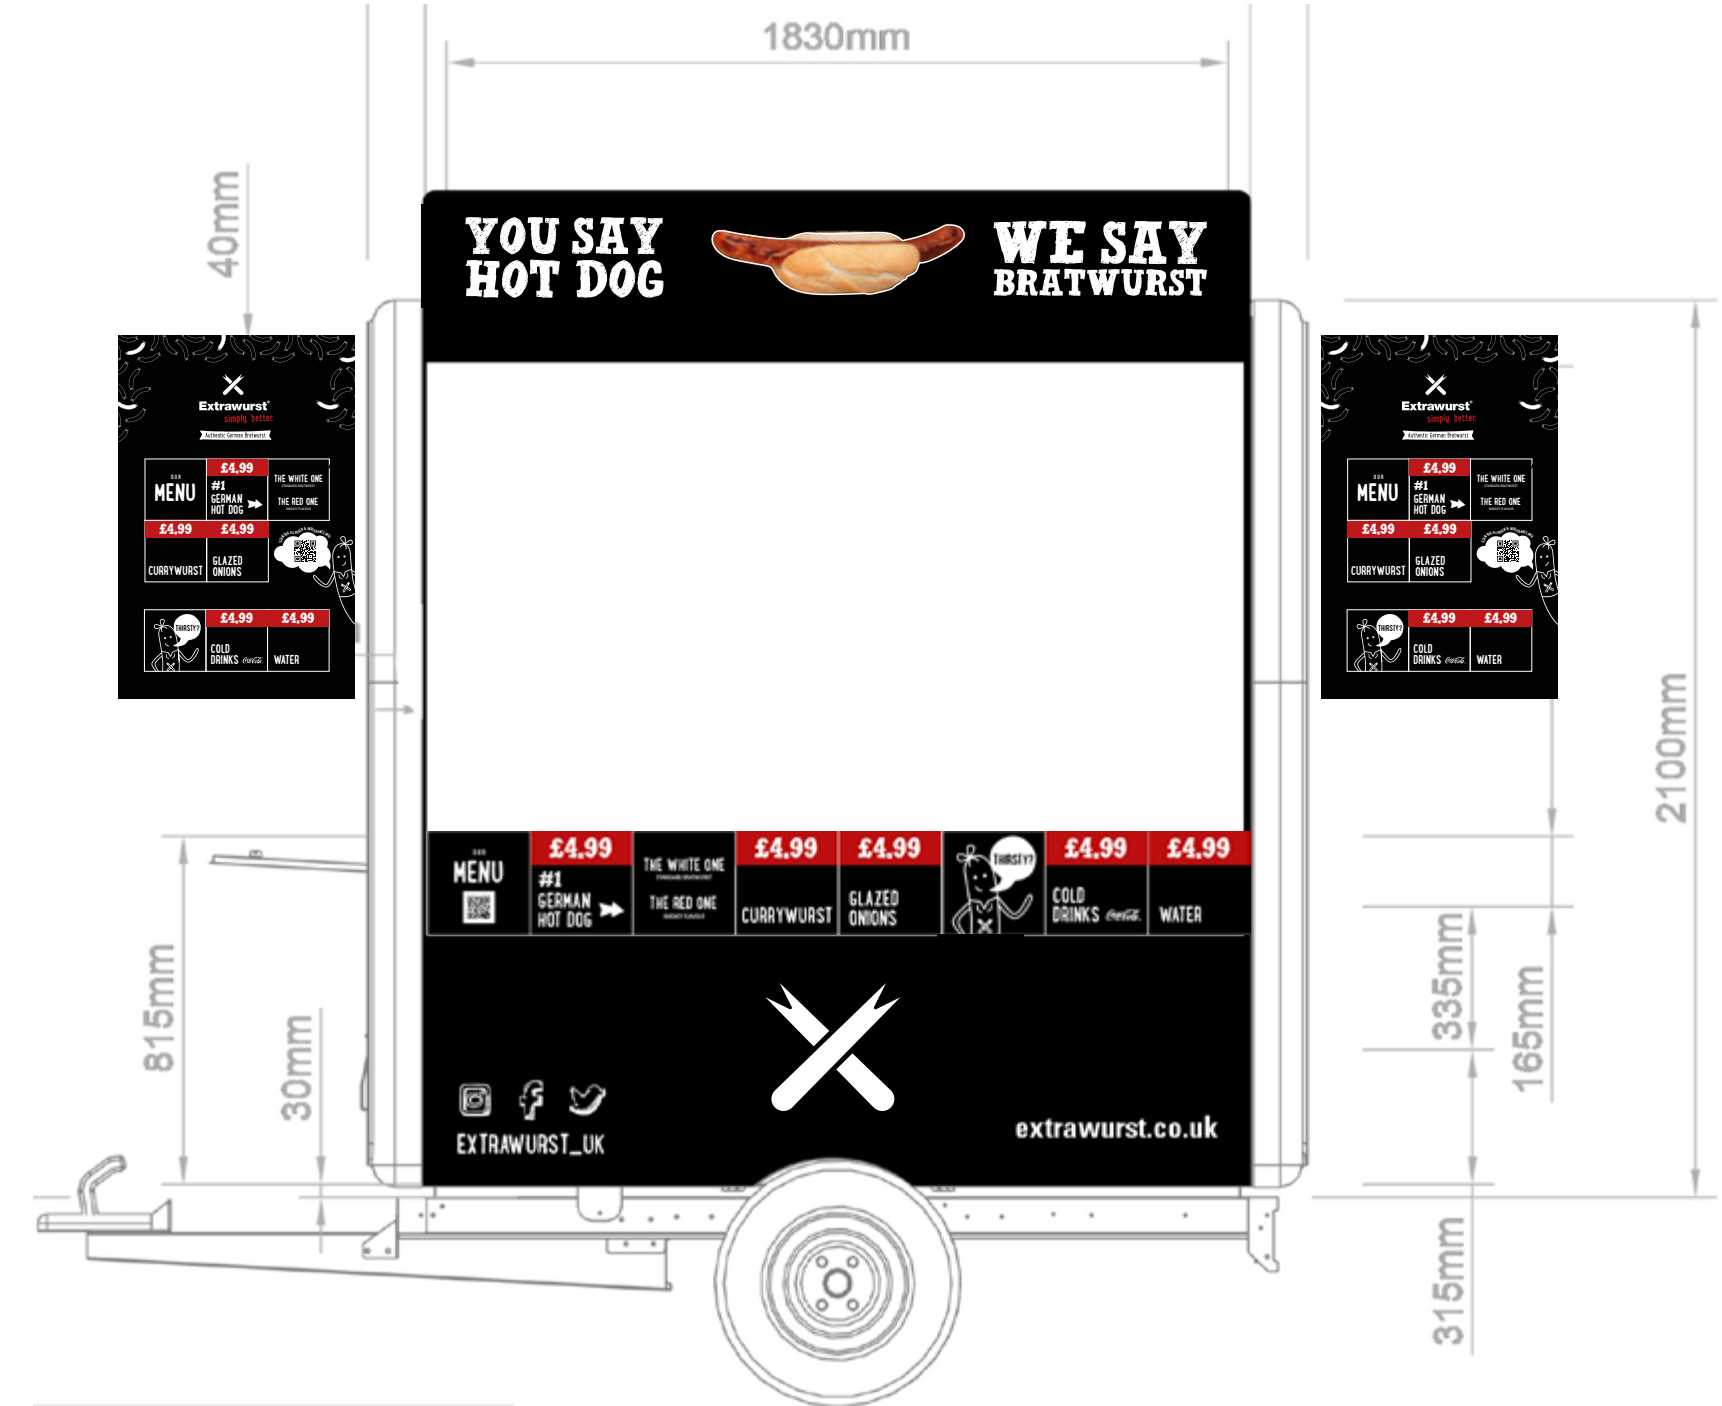

THE EXTRAS

OPTION B

FOLDING MENU BOARD - DOUBLE SIDED	
Spec	TBC
Quantity	#1
Price	-

THE EXTRAS

295x66cm
4m System

295x66cm
4m System

295x66cm
4m System

295x66cm
4m System