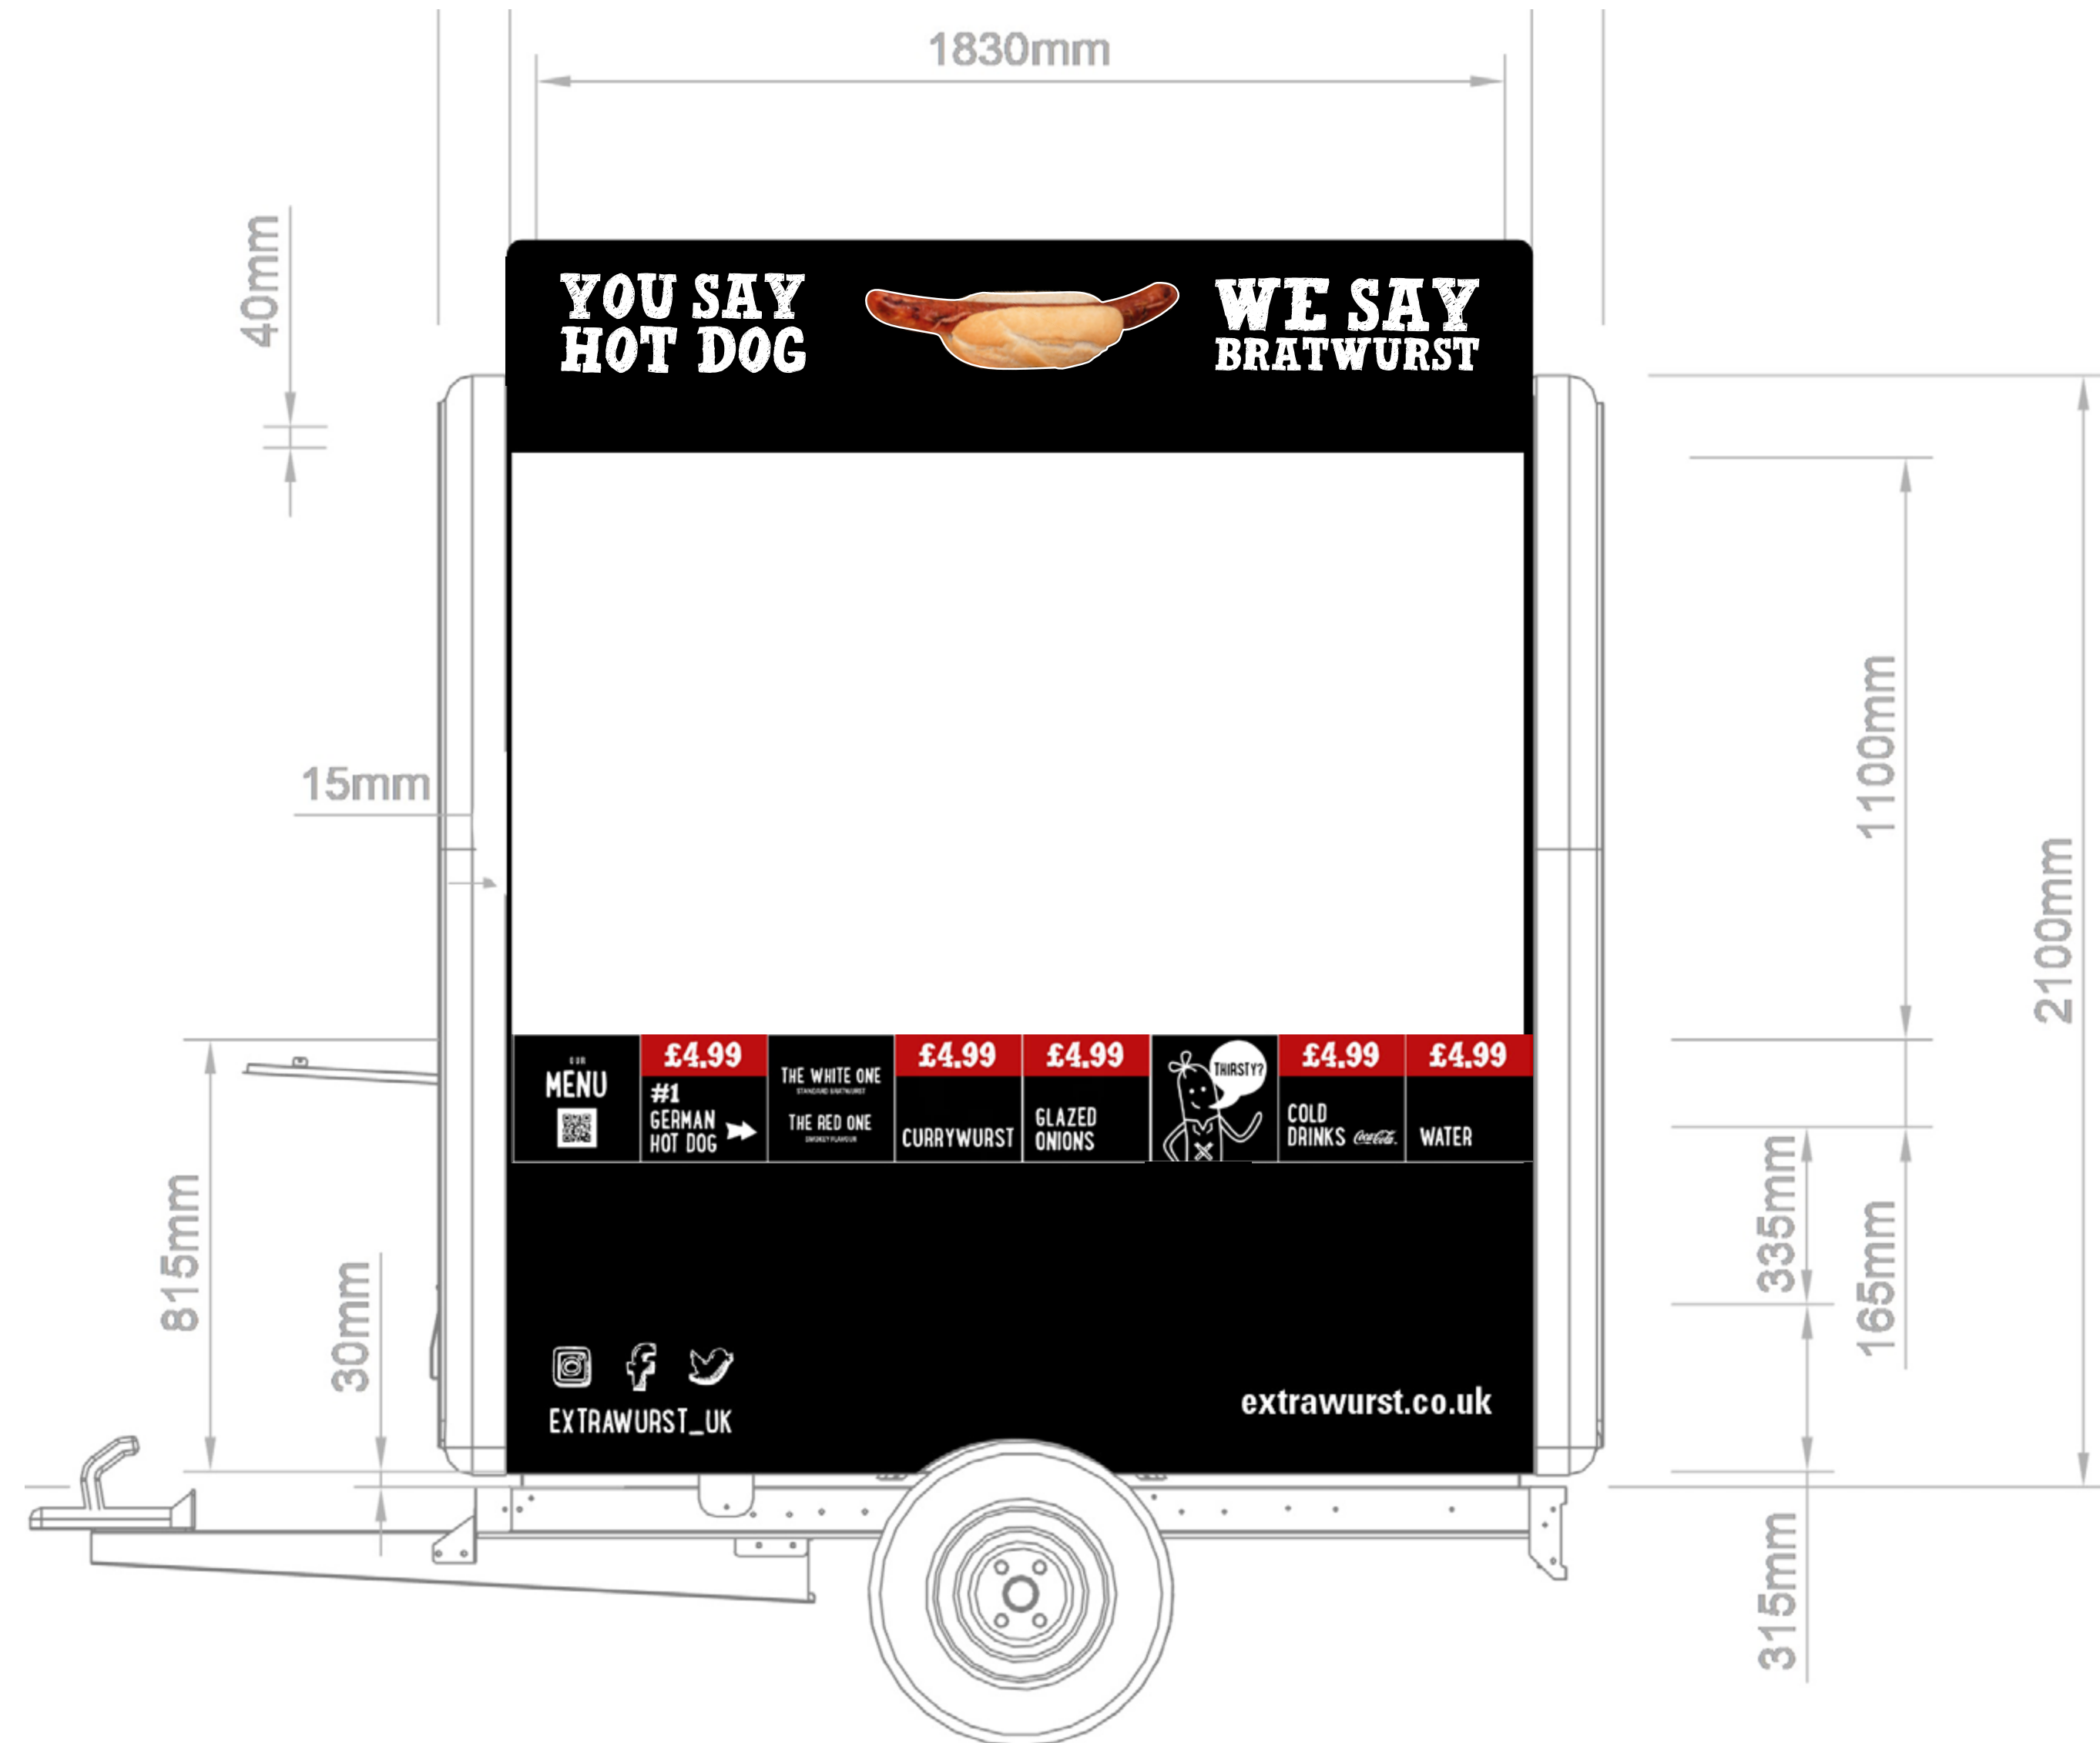

Front 3D

Rear 3D

Back Elevation View

Rear Left Hand End Elevation

MIDI P
THE SMALL ONE!

Front Elevation View

Rear Right Hand End Elevation

Extrawurst[®]
simply. better.

Authentic German Bratwurst

MENU PANEL

SERVING SIDE - HATCH OPEN, SHELF UP

Available area needs confirming	
Spec	TBC
Quantity	TBC
Price	-

THE EXTRAS

OUR MENU

	£4.99	THE WHITE ONE <small>STANDARD BRATWURST</small>
	£4.99	THE RED ONE <small>SMOKEY FLAVOUR</small>
£4.99	£4.99	
CURRYWURST	GLAZED ONIONS	